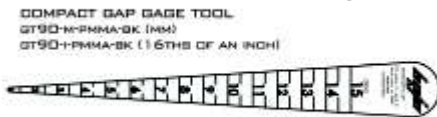

GI-K "General Gap Gauge Kit"

Kit Includes:
*GTR-M-PMMA-BK (MM)
GT90-M-PMMA-BK

2 piece kit
$8.95 each