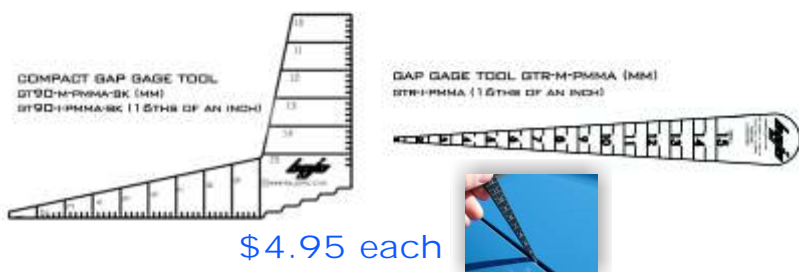

\$5.95 each

\$4.95 each

\$4.95 each

All Plastic Battery Wrenches

\$4.40 each

Used for low torque, non-conducting applications. Strong plastic construction allows installation and removal of battery terminal cables.