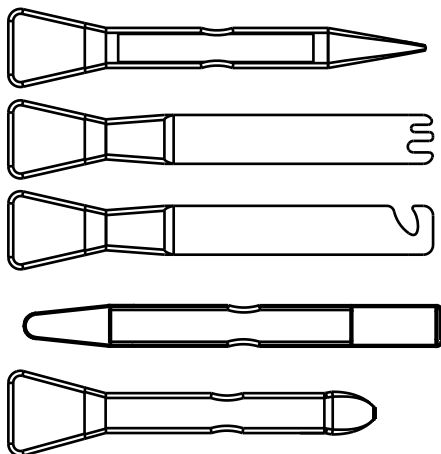

Bojo Specialty Service Tools

Technician's Wiring Tool Kit

5 All Plastic Tools

Kit Includes:
P/N ATH-30-UNGL
P/N ATH-35-UNGL
P/N ATH-36-UNGL
P/N AT-1-4-UNGL
P/N ATH-26-UNGL

1 Piece
$4.40 each

Kit P/N ATH-IW-UNGL
5 Piece Kit
$21.85 each

Essential workshop kit for the service, repair and assembly of electrical/electronic assemblies.