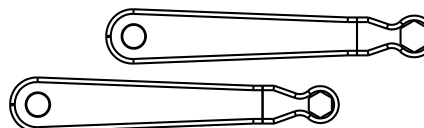

\$5.95 each

\$4.95 each

\$4.95 each

All Plastic Battery Wrenches

\$4.40 each

Used for low torque, non-conducting applications. Strong plastic construction allows installation and removal of battery terminal cables.

Plastic Wrench/Socket Inserts

Fits sockets & wrenches to give a strong, all plastic option.

Small Size Wrench/Socket Inserts

\$1.50 each

P/N WI-12-8-XNGL

P/N WI-14-10-XNGL

P/N WI-16-12-XNGL

Large Size Wrench/Socket Inserts