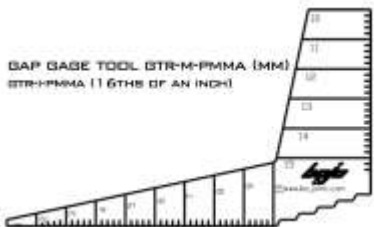

GI-K "General Gap Gauge Kit"

Kit Includes:
*GTR-M-PMMA-BK (MM)
GT90-M-PMMA-BK

2 piece kit
$8.95 each